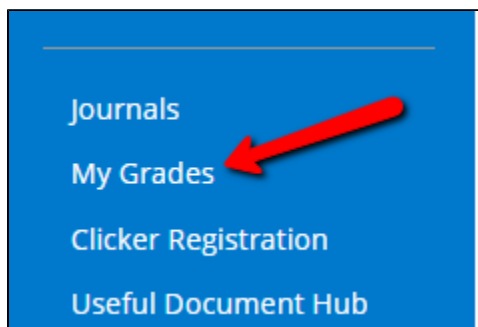

# View Test Grades As A Student in Scholar

To view your test grades, click on My Grades.

Find the test on your My Grades screen, and click the name of the test.

If your instructor has allowed you to see specifics on your test, the number under Calculated Grade is a link. Click it to see the details of your test grade.